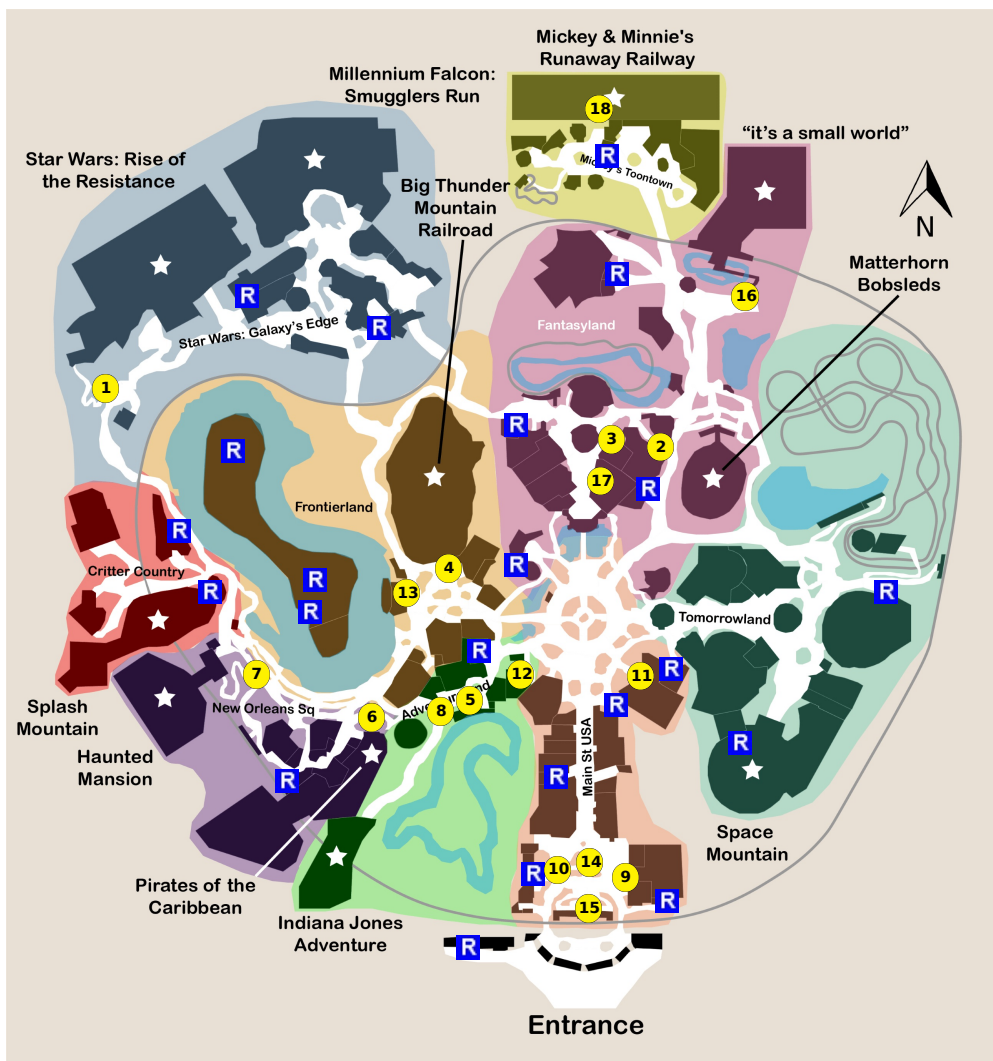

and lots more, subscribe at <https://touringplans.com/join>.

**PARK**  
Disneyland  
Park

Starts at Main  
Entrance

**A Premium Touring Plan from  
TouringPlans.com**  
*Viewed on May 20, 2024*

### **PLAN SUMMARY**

A one-day, comprehensive touring plan of the Disneyland that includes the most popular attractions as determined by seniors in the TouringPlans.com surveys.

### **PLAN SUMMARY**

Each attraction in the touring plan carries an Unofficial Guide rating of at least four stars (out of five). The emphasis is on shows and live performances, rather than thrill rides. Walking and backtracking is kept to a minimum.

8) Indiana Jones Adventure

9) The Disneyland Story presenting Great Moments with Mr. Lincoln

10) Disneyland Band at Main Street, U.S.A.

Showtimes: 11:45am, 12:35pm, 2:10pm, 3:15pm, 4:30pm

11) Plaza Inn

Notes: Eat lunch at Plaza Inn, which is in Disneyland's central hub. Try the fried chicken!