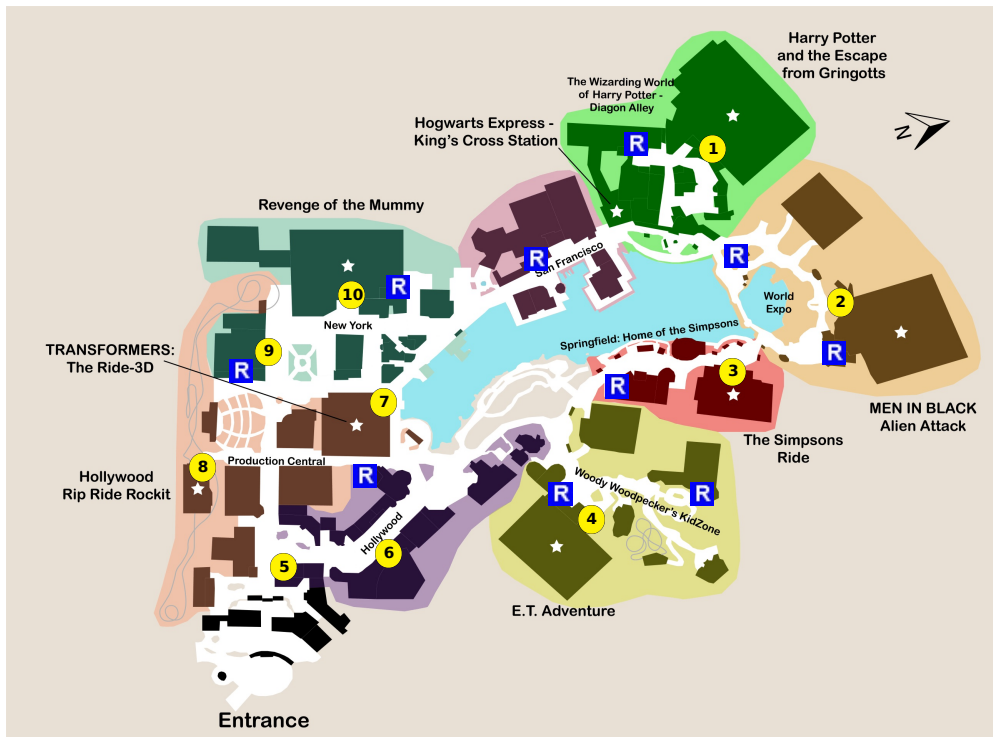

Your Plan Steps

STEP

1) Harry Potter and the Escape from Gringotts

2) MEN IN BLACK Alien Attack

3) The Simpsons Ride

4) E.T. Adventure

5) TODAY Cafe

6) The Bourne Stuntacular

Showtimes: 10:30am, 11:15am, 12:00pm, 1:00pm, 1:45pm, 2:30pm, 3:45pm, 4:30pm, 5:15pm, 6:30pm, 7:15pm

7) Transformers: The Ride-3D

8) Hollywood Rip Ride Rockit

9) Race Through New York Starring Jimmy Fallon

10) Revenge of the Mummy