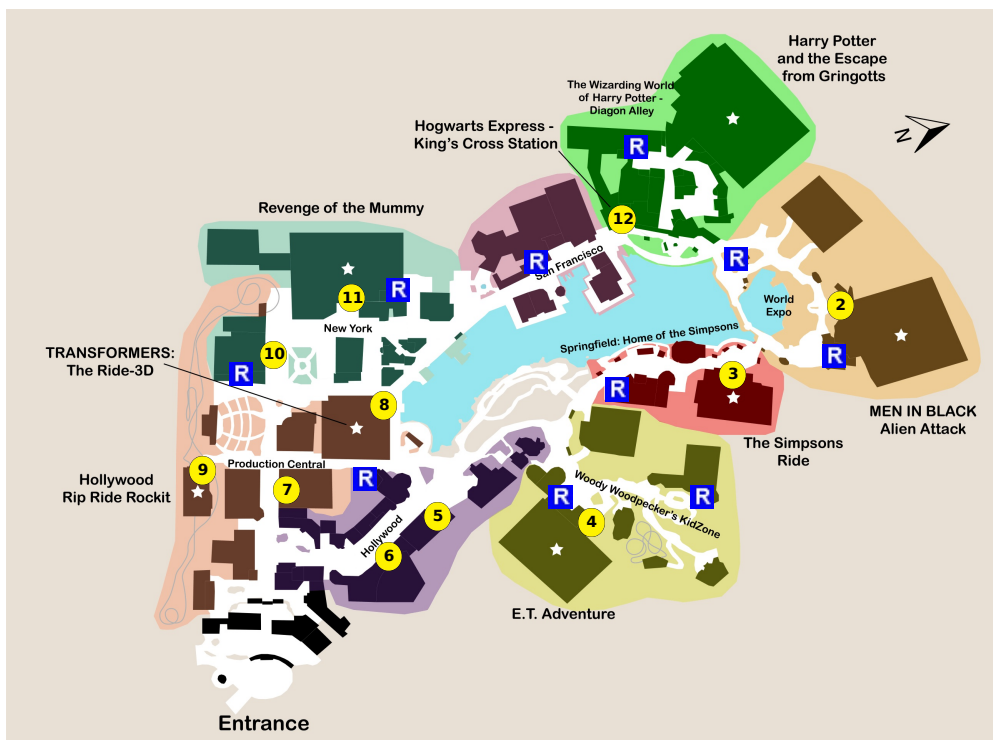

and lots more, subscribe at <https://touringplans.com/join>.

PARK
Universal Studios Florida Starts at Hogwarts Express Arrival

A Premium Touring Plan from TouringPlans.com
Viewed on May 20, 2024

PLAN SUMMARY

This is part 2 of the Universal Orlando Highlights 1-Day/2-Park plan starting in Islands of Adventure. Two touring plans comprise this plan: This plan and Part 1 at IOA

PLAN SUMMARY

Purchase your admission in advance and arrive at the Universal Studios Florida 90-120 minutes before official park opening. Check if any rides or shows are closed, and adjust touring plan. Select "Hogwarts Express Arrival" only if entering The Wizarding World before Early Entry officially begins; otherwise select "Main Entrance." Check vltest.universalorlando.com for Virtual Line reservations for Hagrid's Magical Creatures Motorbike Adventure starting at official park opening; if available, deviate from this plan when it's your turn and return to it after your ride. Alternative Plan (if eligible for Early Park Admission at IOA only): Arrive at IOA 90-120 minutes before official opening. Ride Hagrid's Motorbike Adventure, Forbidden Journey, and Flight of the Hippogriff at IOA when early entry begins, then ride the first Hogwarts Express of the morning to USF and follow this plan. Two plans comprise the "Universal Orlando Highlights One-Day/Two-Park Plan (Starting in IOA) WITH Early Entry": This Plan (Part 2 at USF) Part 1 (at IOA)

Your Plan Steps

STEP

1) **Hogwarts Express - Return Trip to King's Cross**

2) **MEN IN BLACK Alien Attack**

3) **The Simpsons Ride**

4) **E.T. Adventure**

5) **Universal Orlando's Horror Make-Up Show**

Showtimes: 10:00am, 10:45am, 11:30am, 12:30pm, 1:45pm, 2:30pm, 3:15pm, 4:00pm

7) **Illumination's Villain-Con Minion Blast**

8) **Transformers: The Ride-3D**

9) **Hollywood Rip Ride Rockit**

10) **Race Through New York Starring Jimmy Fallon**

11) **Revenge of the Mummy**

12) **Hogwarts Express - King's Cross Station**