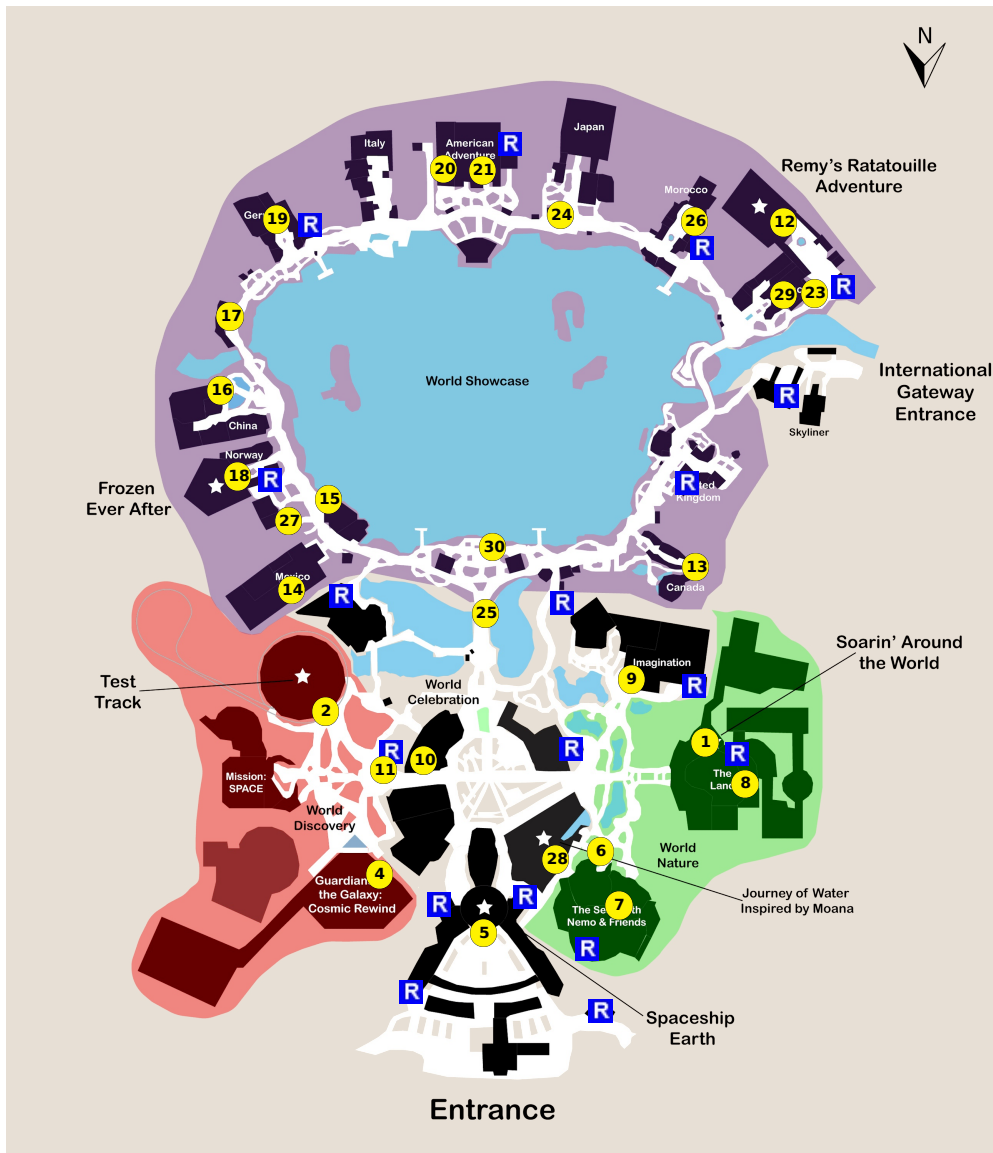

and lots more, subscribe at <https://touringplans.com/join>.

PARK
EPCOT Starts at Main Entrance

A Premium Touring Plan from TouringPlans.com
Viewed on May 20, 2024

PLAN SUMMARY

Experience all attractions in Epcot in a single day. Obtain times for all shows so that you can fit them into your tour. This touring plan includes all current core attractions. To be included in the Ultimate Touring Plan Hall of Fame, send your name(s), tour date, and a cell phone number to ultimate@touringplans.com prior to your tour.

PLAN SUMMARY

As time allows, you may fit bonus attractions into your tour. See the full Epcot Attractions List.

Your Plan Steps

STEP

1) Soarin' Around the World

2) Test Track

3) Mission: SPACE

Notes: Ride Mission: SPACE (either green or orange)

Showtimes: 9:30am, 10:30am, 11:30am, 12:55pm, 1:55pm, 2:55pm

12) Remy's Ratatouille Adventure
13) Canada Far and Wide in Circle-Vision 360
14) Gran Fiesta Tour Starring The Three Caballeros
15) Mariachi Cobre Showtimes: 11:30am, 12:15pm, 1:00pm, 1:45pm, 2:30pm, 4:15pm, 5:00pm
16) Reflections of China
17) Outpost
18) Frozen Ever After
19) Germany Pavilion
20) Voices of Liberty Showtimes: 11:15am, 12:00pm, 12:45pm, 1:30pm, 2:15pm, 3:00pm, 3:45pm
21) The American Adventure Showtimes: 11:45am, 12:30pm, 1:15pm, 2:00pm, 2:45pm, 3:30pm, 4:30pm, 5:30pm, 6:30pm, 7:30pm
22) Friendship Boats
23) Beauty and the Beast Sing-Along
24) Maturiza Showtimes: 11:00am, 12:00pm, 1:00pm, 2:00pm, 3:00pm, 4:00pm, 4:45pm
25) DuckTales World Showcase Adventure
26) Morocco Pavilion
27) Meet Anna and Elsa at Royal Sommerhus
28) Journey of Water, Inspired by Moana
29) Impressions de France Notes: Shows normally only first thing in the morning or at night. Beauty and the Beast Sing-a-long plays in this location during the day.
30) Luminous The Symphony of Us Showtime: 9:00pm