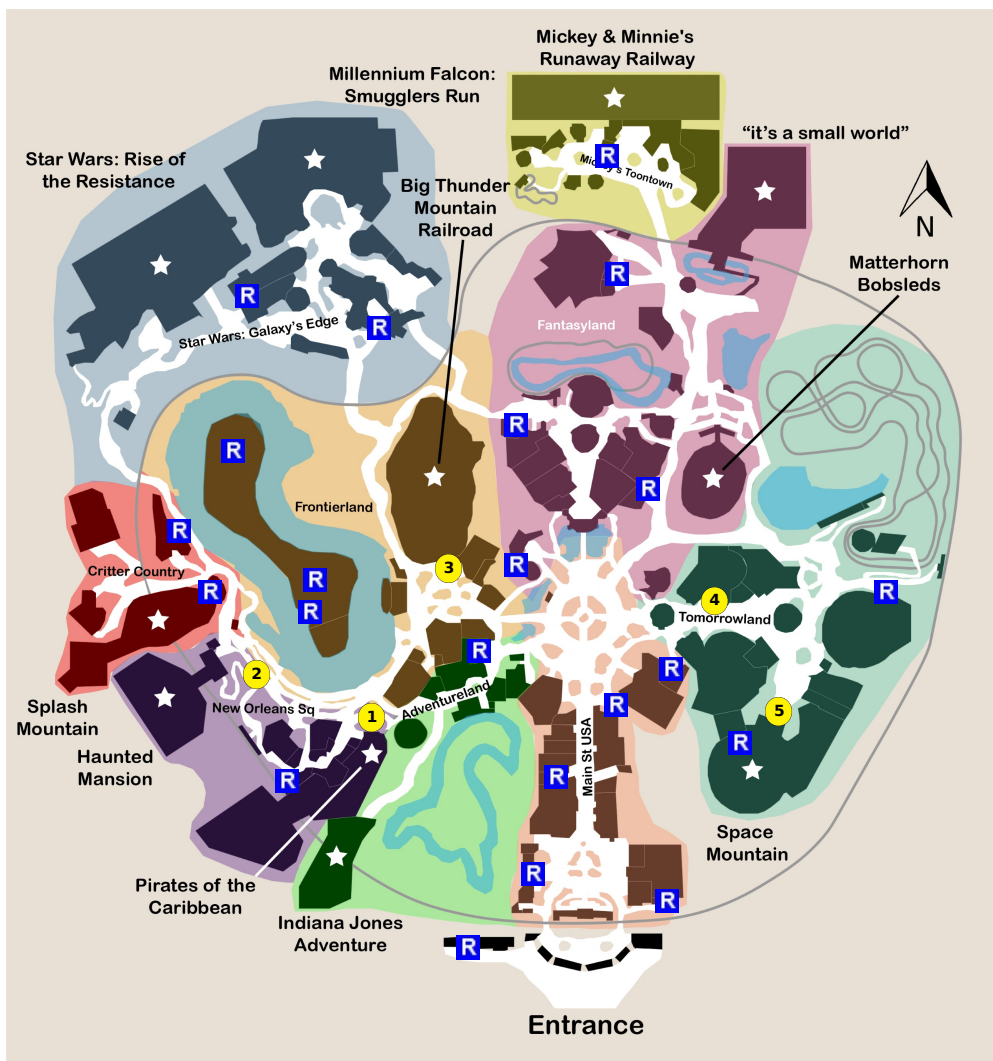

To plan your own vacation with tools like:

- Expert-created computer-optimized **premium plans** to save up to 4 hours in line per day
 - **Crowd Calendar** to pick which days to visit which parks
 - **Ticket Calculator** to find the cheapest authentic tickets for Walt Disney World
 - **Hotel Room Views** so you can choose the best room on WDW property for your money

and lots more, subscribe at <https://touringplans.com/join>.

PARK
Disneyland
Park

Starts at Main
Entrance

**A Premium Touring Plan from
TouringPlans.com**
Viewed on May 15, 2024

PLAN SUMMARY

Inspired by the classic Disneyland promotion from the late 1950s, this plan is intended for couples on a date that will be arriving after work. The plan includes dinner, fireworks, and a small mix of classic and current attractions.

Your Plan Steps

STEP

1) Pirates of the Caribbean

2) Haunted Mansion

3) Big Thunder Mountain Railroad

4) Buzz Lightyear Astro Blasters

5) Space Mountain

6) Tiana's Palace

7) Watch Disneyland's fireworks spectacular

** Staying inside the park