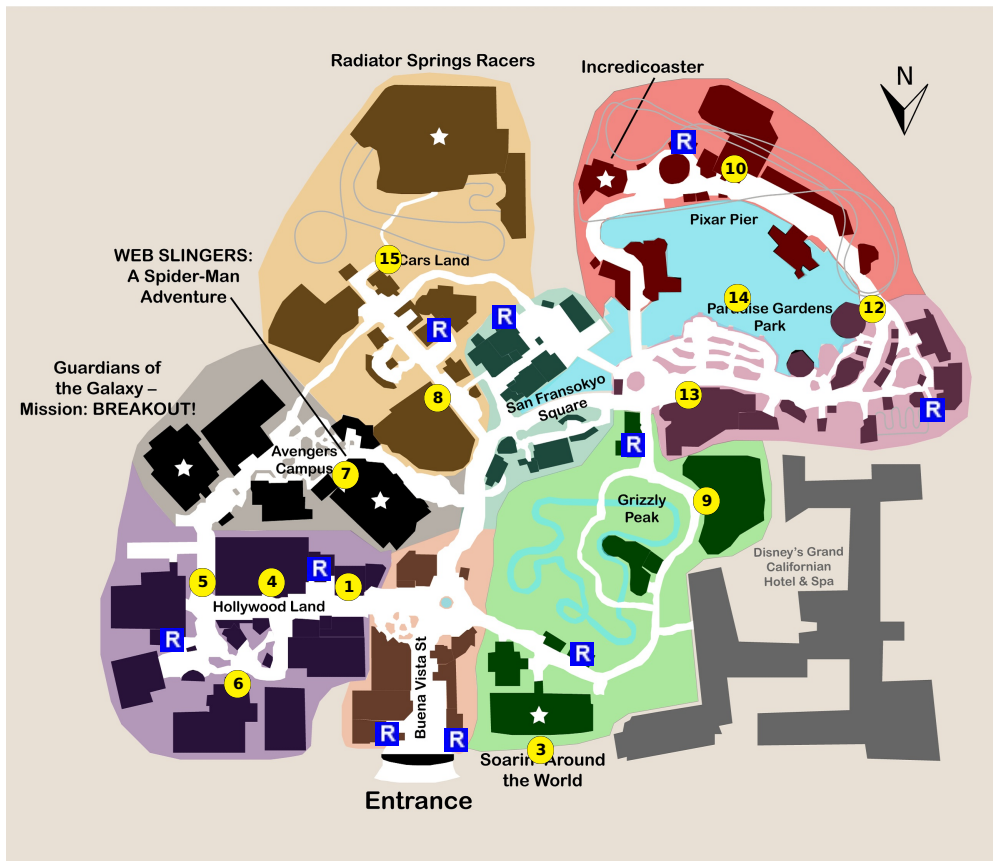

and lots more, subscribe at <https://touringplans.com/join>.

PARK
Disney California
Adventure Park

Starts at Main
Entrance

**A Premium Touring Plan from
TouringPlans.com**
Viewed on May 14, 2024

PLAN SUMMARY

This touring plan is for parents with children 40" tall and smaller that plan to arrive around 11 AM. If the plan calls for you to experience an attraction that does not interest you, simply skip it and proceed with the plan. If you have kids who aren't eligible to ride, try switching off. This touring plan includes most of the amusement park rides on Paradise Gardens Park and Pixar Pier. If you're short on time or wish to allocate more of the day to DCA's theatrical attractions, forgo a few of the slow-loading rides.

Your Plan Steps

STEP

1) Disney Junior Dance Party!

Showtimes: 11:15am, 12:15pm, 2:00pm, 3:00pm, 4:00pm

2) Rest

**** Staying inside the park**

Notes: Eat lunch. Obtain a World of Color virtual queue spot in the official Disneyland app at 12:00 PM.

3) Soarin' Around the World

4) Turtle Talk with Crush

Showtimes: 8:30am, 9:30am, 10:30am, 11:30am, 12:30pm, 1:30pm, 2:30pm, 3:30pm, 4:30pm, 5:30pm, 6:30pm, 7:30pm, 8:30pm, 9:30pm

5) Animation Academy

Showtimes: 9:00am, 9:30am, 10:00am, 10:30am, 11:00am, 11:30am, 12:00pm, 12:30pm, 1:00pm, 1:30pm, 2:00pm, 2:30pm, 3:00pm, 3:30pm, 4:00pm, 4:30pm, 5:00pm, 5:30pm, 6:00pm, 6:30pm, 7:00pm, 7:30pm, 8:00pm, 8:30pm, 9:00pm, 9:30pm