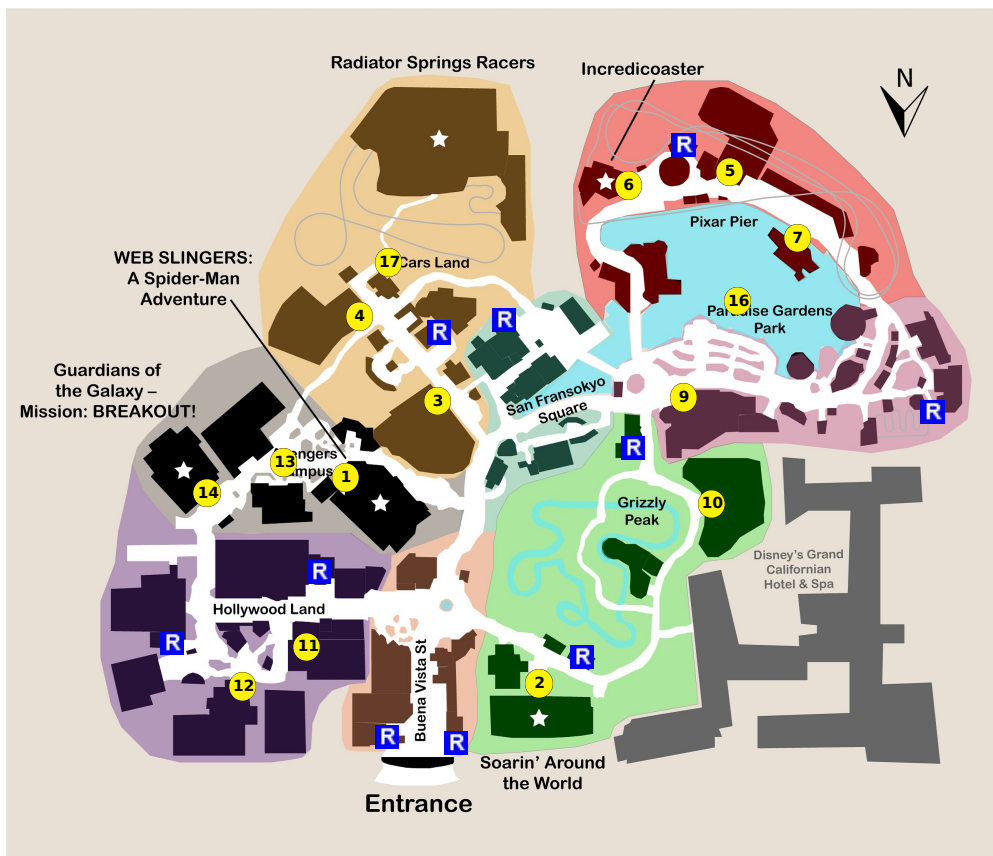

and lots more, subscribe at <https://touringplans.com/join>.

PARK
Disney California
Adventure Park

Starts at Main
Entrance

A Premium Touring Plan from
TouringPlans.com
Viewed on May 14, 2024

PLAN SUMMARY

This plan is designed for families that include adults, teens, small children, and seniors. It includes the best family attractions in Disney California Adventure like Soarin' Around the World, Radiator Springs Racers and more.

Your Plan Steps

STEP

1) WEB SLINGERS: A Spider-Man Adventure

2) Soarin' Around the World

3) Mater's Junkyard Jamboree

4) Luigi's Rollickin' Roadsters

5) Toy Story Midway Mania!

6) Incredicoaster

7) Pixar Pal-A-Round - Non Swinging

8) Eat lunch

**** Staying inside the park**

9) The Little Mermaid ~ Ariel's Undersea Adventure

10) Redwood Creek Challenge Trail

11) Mickey's PhilharMagic

12) Monsters, Inc. Mike & Sulley to the Rescue!

13) The Amazing Spider-Man!

Showtimes: 2:20pm, 2:50pm, 3:30pm, 4:10pm

14) Guardians of the Galaxy - Mission: BREAKOUT!

15) Eat dinner

**** Staying inside the park**

16) World of Color

Showtimes: 8:30pm, 9:45pm