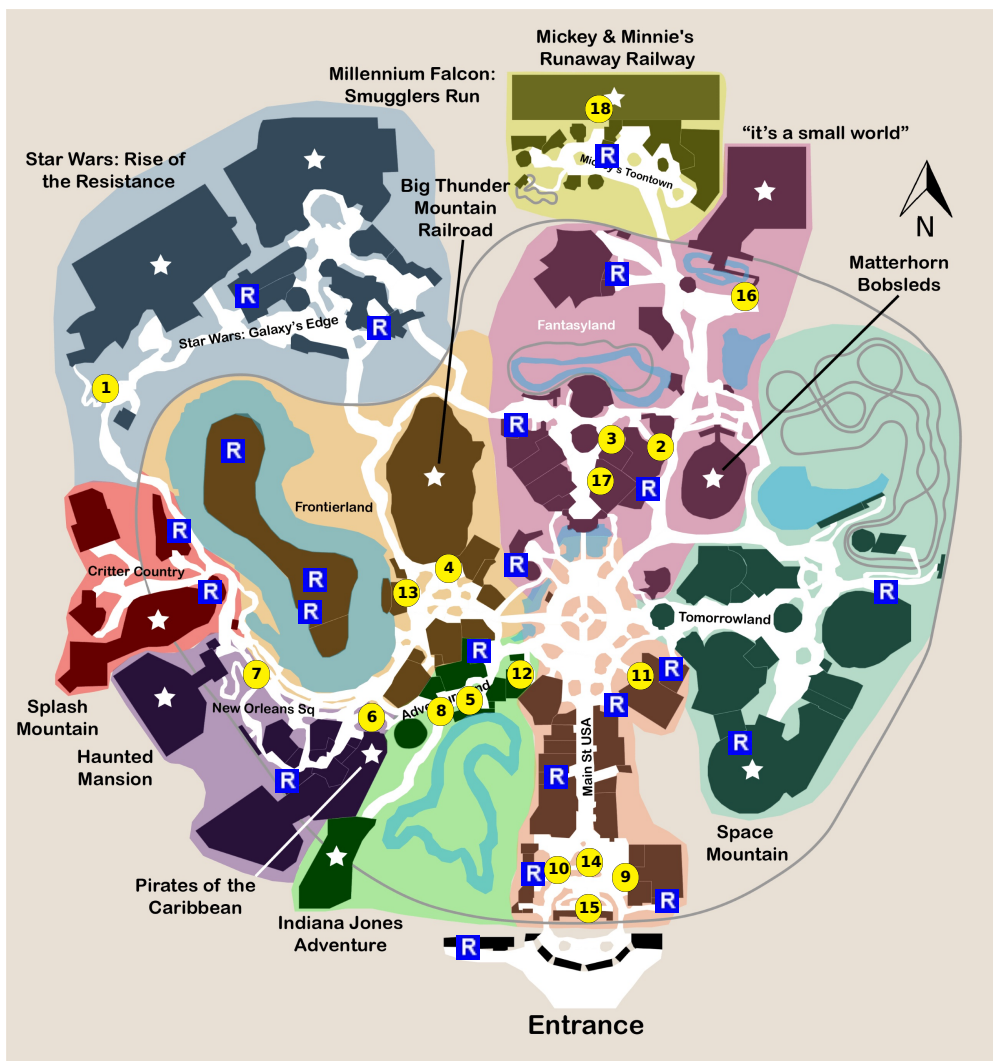

and lots more, subscribe at <https://touringplans.com/join>.

PARK
Disneyland
Park

Starts at Main
Entrance

**A Premium Touring Plan from
TouringPlans.com**
Viewed on May 14, 2024

PLAN SUMMARY

A one-day, comprehensive touring plan of the Disneyland that includes the most popular attractions as determined by seniors in the TouringPlans.com surveys.

PLAN SUMMARY

Each attraction in the touring plan carries an Unofficial Guide rating of at least four stars (out of five). The emphasis is on shows and live performances, rather than thrill rides. Walking and backtracking is kept to a minimum.

Your Plan Steps

STEP

1) Star Wars: Rise of the Resistance

2) Alice in Wonderland

3) Mr. Toad's Wild Ride

4) Big Thunder Mountain Railroad

5) Jungle Cruise

6) Pirates of the Caribbean

15) Disneyland Railroad Main Street Station

Notes: *Ride the Disneyland Railroad from the Main Street Station, or any station you're closest to.*

16) "it's a small world"

17) Peter Pan's Flight

18) Mickey & Minnie's Runaway Railway