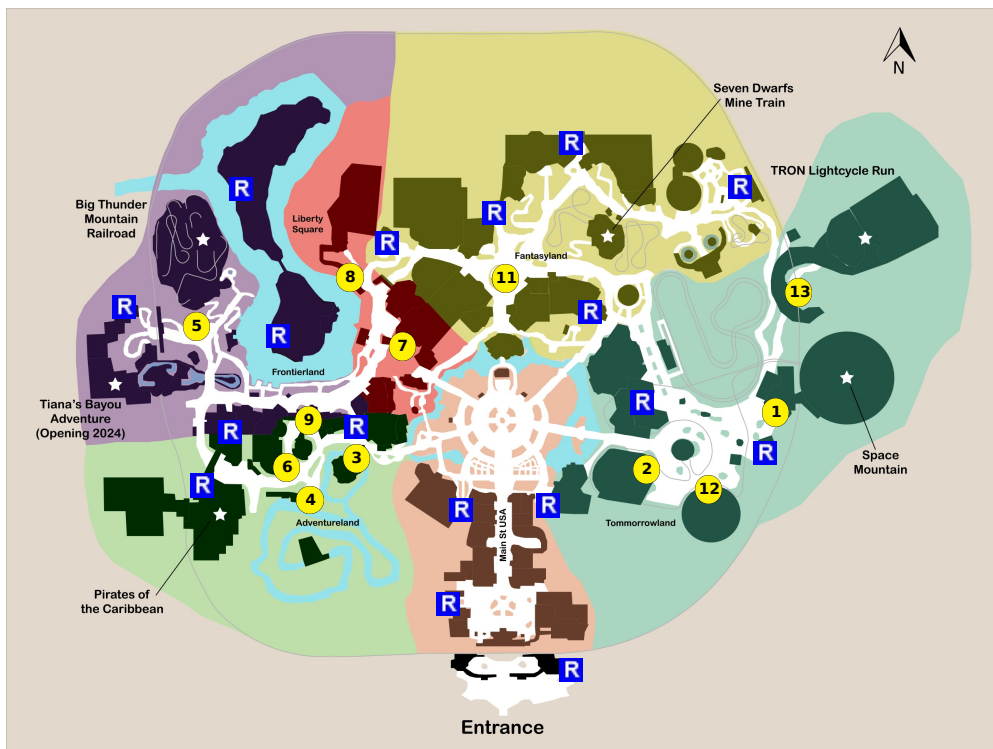

and lots more, subscribe at <https://touringplans.com/join>.

**PARK**  
Magic Kingdom

**A Premium Touring Plan from TouringPlans.com**  
*Viewed on May 15, 2024*

### PLAN SUMMARY

From the Unofficial Guide book. This plan takes advantage of early-morning touring. Each day, you should complete the structured part of the plan by about 4 p.m. This leaves plenty of time for live entertainment. If the park is open late (after 8 p.m.), consider returning to your hotel at mid-day for a swim and a nap. Eat an early dinner outside Walt Disney World and return refreshed to enjoy the park's nighttime festivities. Attractions include the new Seven Dwarfs Mine Train, Under the Sea: Journey of the Little Mermaid, and more, plus classics like Space Mountain, and Peter Pan's Flight.

## Your Plan Steps

**STEP**

**1) Space Mountain**

**2) Buzz Lightyear's Space Ranger Spin**

**3) Swiss Family Treehouse**

**Notes:** *Explore the Swiss Family Treehouse.*

**4) Jungle Cruise**

**5) Big Thunder Mountain Railroad**

**Notes:** *See the Country Bear Jamboree in Frontierland.*

**10) Rest**

**\*\* Staying inside the park**

**Notes:** *Eat a late lunch*

**11) Prince Charming Regal Carrousel**

**12) Walt Disney's Carousel of Progress**