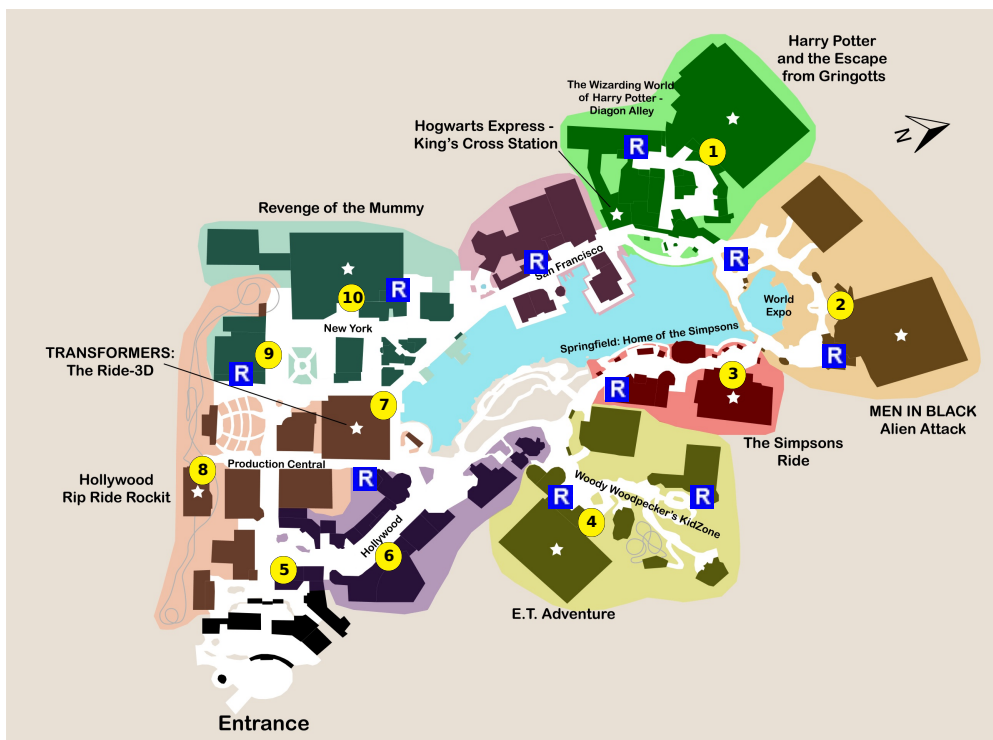

and lots more, subscribe at <https://touringplans.com/join>.

PARK
Universal Studios Florida Starts at Hogwarts Express Arrival

A Premium Touring Plan from TouringPlans.com
Viewed on May 14, 2024

PLAN SUMMARY

This plan covers The Wizarding World of Harry Potter and other major attractions in both Universal Orlando parks. Requires a Park-to-Park ticket.

PLAN SUMMARY

This is part 2 of the Universal Orlando Highlights 1-Day/2-Park plan. Use this plan upon arriving at Universal Studios Florida on the Hogwarts Express, and select "Hogwarts Express Arrival." Set your plan start time to the Hogwarts Express departure time as determined by Part 1. Resume the other part upon returning to Islands of Adventure. Two plans comprise the "Universal Orlando Highlights One-Day/Two-Park Plan with Early Entry": Part 1 at IOA This Plan (Part 2 at USF)

Your Plan Steps

STEP

1) Harry Potter and the Escape from Gringotts

2) MEN IN BLACK Alien Attack

3) The Simpsons Ride

4) E.T. Adventure

5) TODAY Cafe

6) The Bourne Stuntacular

Showtimes: 10:30am, 11:15am, 12:00pm, 1:00pm, 1:45pm, 2:30pm, 3:45pm, 4:30pm, 5:15pm, 6:30pm, 7:15pm

7) Transformers: The Ride-3D

8) Hollywood Rip Ride Rockit

9) Race Through New York Starring Jimmy Fallon