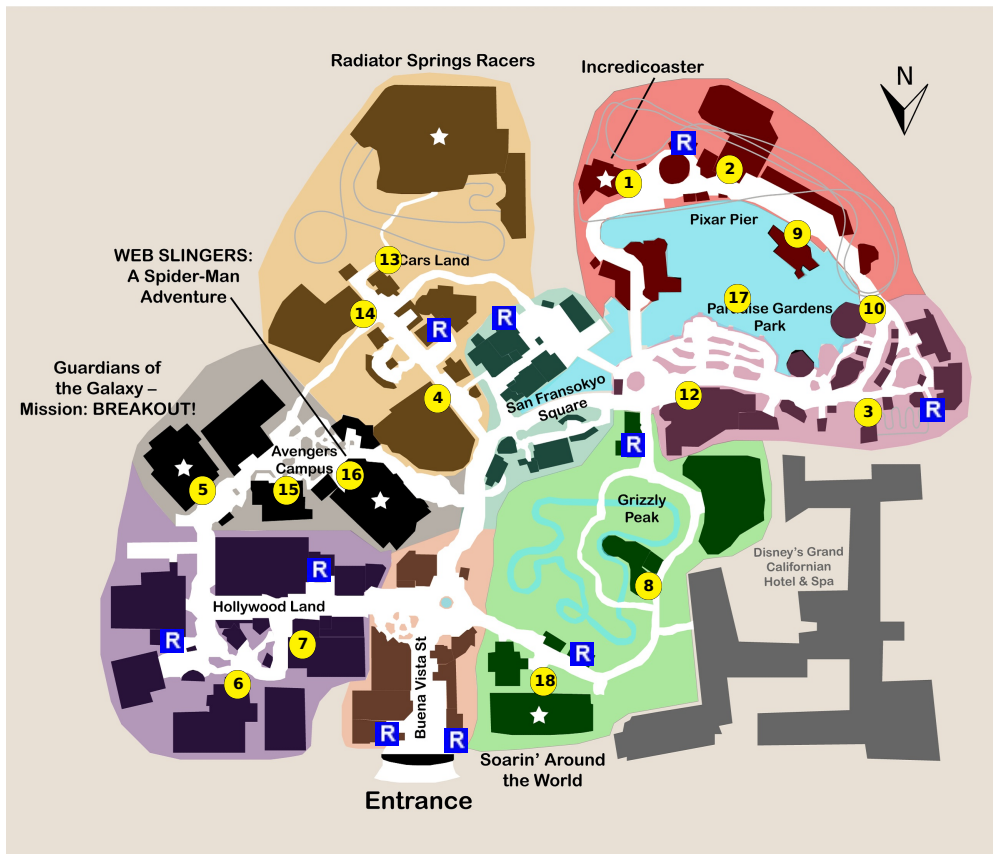

and lots more, subscribe at <https://touringplans.com/join>.

PARK
Disney California
Adventure Park

Starts at Main
Entrance

A Premium Touring Plan from
TouringPlans.com
Viewed on May 14, 2024

PLAN SUMMARY

This touring plan assumes a willingness to experience all rides. If the plan calls for you to experience an attraction that does not interest you, simply skip it and proceed with the plan. Height and age requirements apply to many attractions. If you have kids who aren't eligible to ride, try switching off.

Your Plan Steps

STEP

1) Incredicoaster

2) Toy Story Midway Mania!

3) Goofy's Sky School

4) Mater's Junkyard Jamboree

5) Guardians of the Galaxy - Mission: BREAKOUT!

6) Monsters, Inc. Mike & Sulley to the Rescue!

7) Mickey's PhilharMagic

8) Grizzly River Run

9) Pixar Pal-A-Round - Swinging

10) Silly Symphony Swings - Single

11) Rest

**** Staying inside the park**

Notes: *Eat lunch. You should be near Boardwalk Pizza & Pasta, Paradise Garden Grill, or Corndog Castle.*

12) The Little Mermaid ~ Ariel's Undersea Adventure

13) Radiator Springs Racers

Notes: *This part of the plan leaves ample time to wait in line for Radiator Springs Racers. If you don't feel like waiting, consider using the single rider line to save time.*