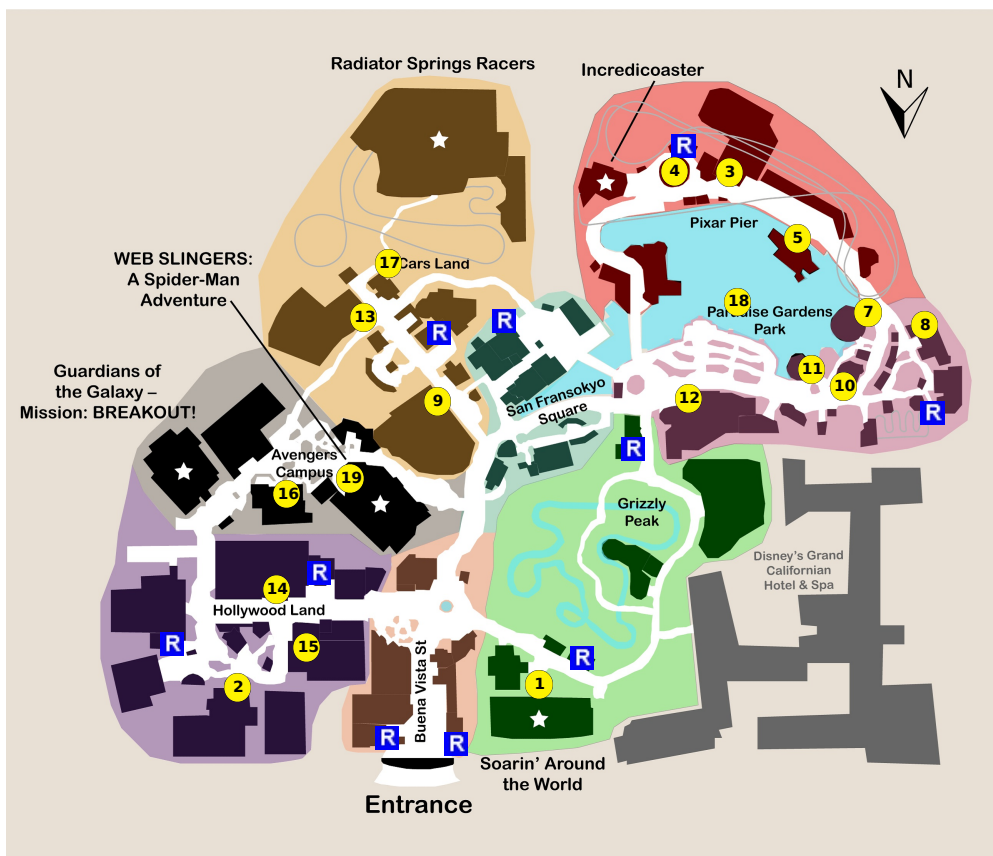

and lots more, subscribe at <https://touringplans.com/join>.

PARK
Disney California
Adventure Park

Starts at Main
Entrance

A Premium Touring Plan from
TouringPlans.com
Viewed on May 14, 2024

PLAN SUMMARY

This touring plan is for parents with children 40" tall and smaller. If the plan calls for you to experience an attraction that does not interest you, simply skip it and proceed with the plan. If you have kids who aren't eligible to ride, try switching off.

Your Plan Steps

STEP

1) Soarin' Around the World

2) Monsters, Inc. Mike & Sulley to the Rescue!

3) Toy Story Midway Mania!

4) Jessie's Critter Carousel

5) Pixar Pal-A-Round - Non Swinging

6) Inside Out Emotional Whirlwind

7) Silly Symphony Swings - Tandem

8) Boardwalk Pizza & Pasta

9) Mater's Junkyard Jamboree

10) Jumpin' Jellyfish

11) Golden Zephyr

12) The Little Mermaid ~ Ariel's Undersea Adventure

13) Luigi's Rollickin' Roadsters

15) Mickey's PhilharMagic

16) Pym Test Kitchen

17) Radiator Springs Racers

18) World of Color

Showtimes: 9:00pm, 10:30pm

19) WEB SLINGERS: A Spider-Man Adventure