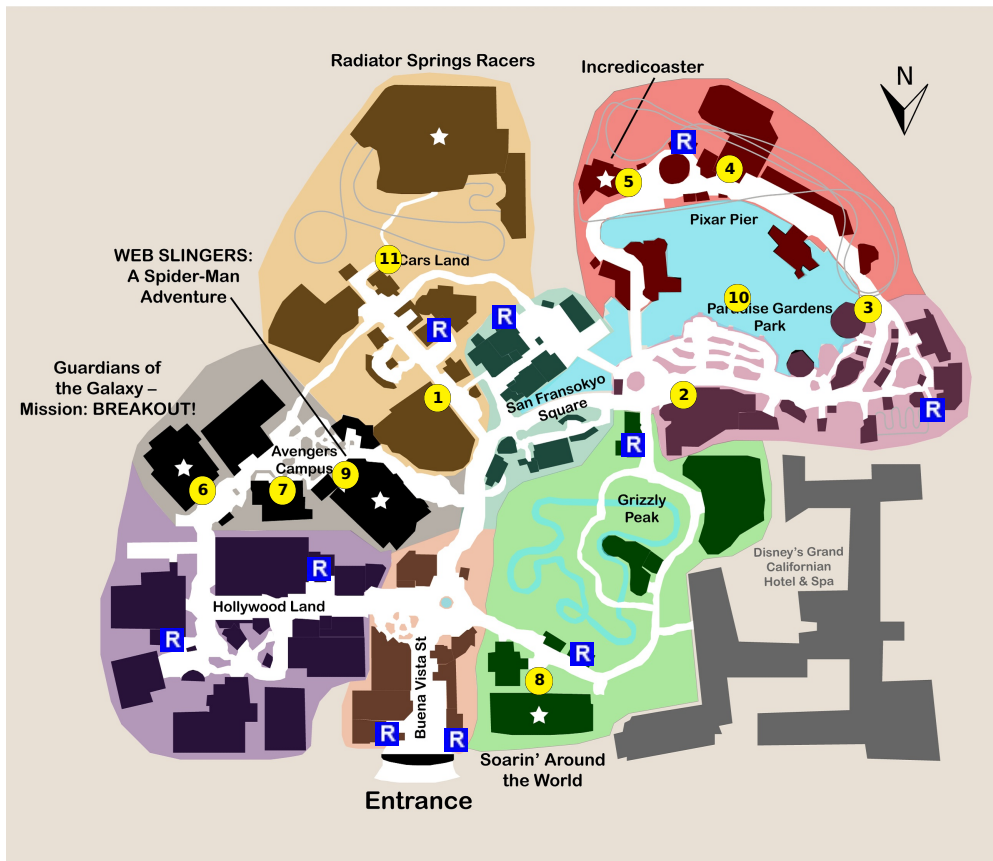

and lots more, subscribe at <https://touringplans.com/join>.

PARK
Disney California
Adventure Park

Starts at Main
Entrance

**A Premium Touring Plan from
TouringPlans.com**
Viewed on May 15, 2024

PLAN SUMMARY

This plan is for groups who wish to visit both Disneyland and Disney California Adventure in one day. Most of the major/must see attractions are included for each park. The plan starts you off in Disneyland with Space Mountain and Matterhorn. Arriving to the park early to rope drop is critical to completing this plan. The plan hops over to DCA after lunch. Warning: The one-day, two-parks plan is intense and requires a lot of walking. On busier days some attractions, especially headliners, may need to be skipped. Warning: The one-day, two-parks plan is intense and requires a lot of walking. Use the Disneyland app to obtain a virtual queue spot for World of Color at 12:00 pm sharp.

PLAN SUMMARY

This is Part 2 of a 1-day plan. See Part 1 at Disneyland.

Your Plan Steps

STEP

1) Mater's Junkyard Jamboree

2) The Little Mermaid ~ Ariel's Undersea Adventure

3) Silly Symphony Swings - Single

4) Toy Story Midway Mania!

10) World of Color

Showtimes: 9:00pm, 10:15pm

11) Radiator Springs Racers