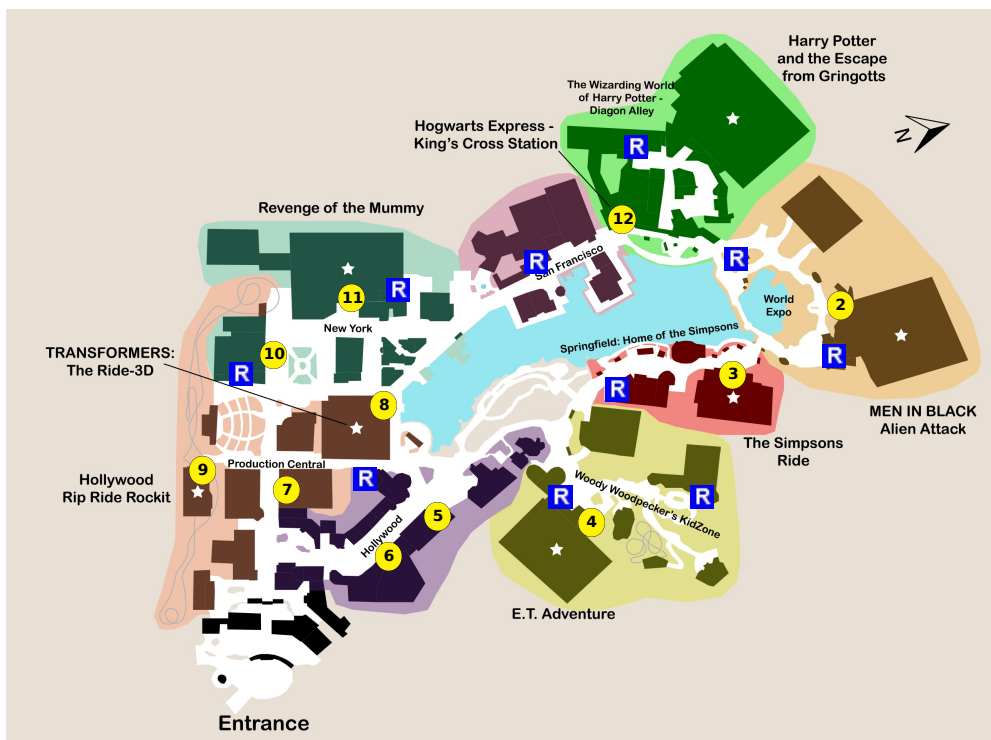

and lots more, subscribe at <https://touringplans.com/join>.

PARK
Universal Studios Florida Starts at Hogwarts Express Arrival

A Premium Touring Plan from TouringPlans.com
Viewed on May 14, 2024

PLAN SUMMARY

This is part 2 of the Universal Orlando Highlights 1-Day/2-Park plan starting in Islands of Adventure. Two touring plans comprise this plan: This plan and Part 1 at IOA

PLAN SUMMARY

Purchase your admission in advance and arrive at the Universal Studios Florida 90-120 minutes before official park opening. Check if any rides or shows are closed, and adjust touring plan. Select "Hogwarts Express Arrival" only if entering The Wizarding World before Early Entry officially begins; otherwise select "Main Entrance." Check vltest.universalorlando.com for Virtual Line reservations for Hagrid's Magical Creatures Motorbike Adventure starting at official park opening; if available, deviate from this plan when it's your turn and return to it after your ride. Alternative Plan (if eligible for Early Park Admission at IOA only): Arrive at IOA 90-120 minutes before official opening. Ride Hagrid's Motorbike Adventure, Forbidden Journey, and Flight of the Hippogriff at IOA when early entry begins, then ride the first Hogwarts Express of the morning to USF and follow this plan. Two plans comprise the "Universal Orlando Highlights One-Day/Two-Park Plan (Starting in IOA) WITH Early Entry": This Plan (Part 2 at USF) Part 1 (at IOA)

Your Plan Steps

STEP

1) **Hogwarts Express - Return Trip to King's Cross**

2) **MEN IN BLACK Alien Attack**

3) **The Simpsons Ride**

4) **E.T. Adventure**

5) **Universal Orlando's Horror Make-Up Show**

Showtimes: 10:00am, 10:45am, 11:30am, 12:30pm, 1:45pm, 2:30pm, 3:15pm, 4:00pm

7) **Illumination's Villain-Con Minion Blast**

8) **Transformers: The Ride-3D**

9) **Hollywood Rip Ride Rockit**

10) **Race Through New York Starring Jimmy Fallon**

11) **Revenge of the Mummy**

12) **Hogwarts Express - King's Cross Station**