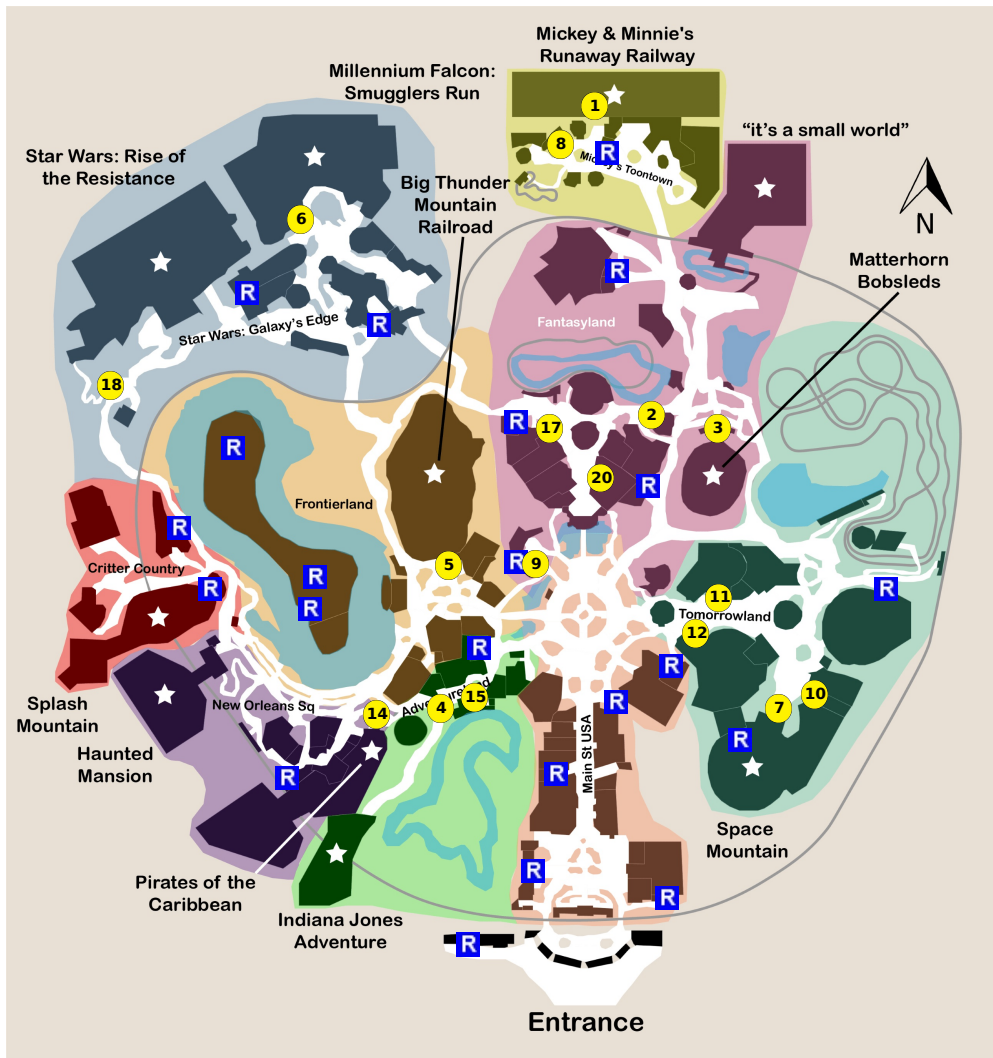

and lots more, subscribe at <https://touringplans.com/join>.

**PARK**  
Disneyland  
Park

Starts at Main  
Entrance

**A Premium Touring Plan from  
TouringPlans.com**  
*Viewed on May 14, 2024*

### **PLAN SUMMARY**

A one-day plan for parents with children ages 8 to 12. It includes every popular attraction with this age group, and sets aside ample time for lunch and dinner.

### STEP

1) Mickey & Minnie's Runaway Railway

2) Mad Tea Party

3) Matterhorn Bobsleds

4) Indiana Jones Adventure

5) Big Thunder Mountain Railroad

6) Millennium Falcon: Smugglers Run

7) Space Mountain

---

**15) Jungle Cruise**

---

**16) Adventureland Treehouse inspired by Walt Disney's Swiss Family Robinson**

---

**17) Red Rose Tavern**

---

**18) Star Wars: Rise of the Resistance**