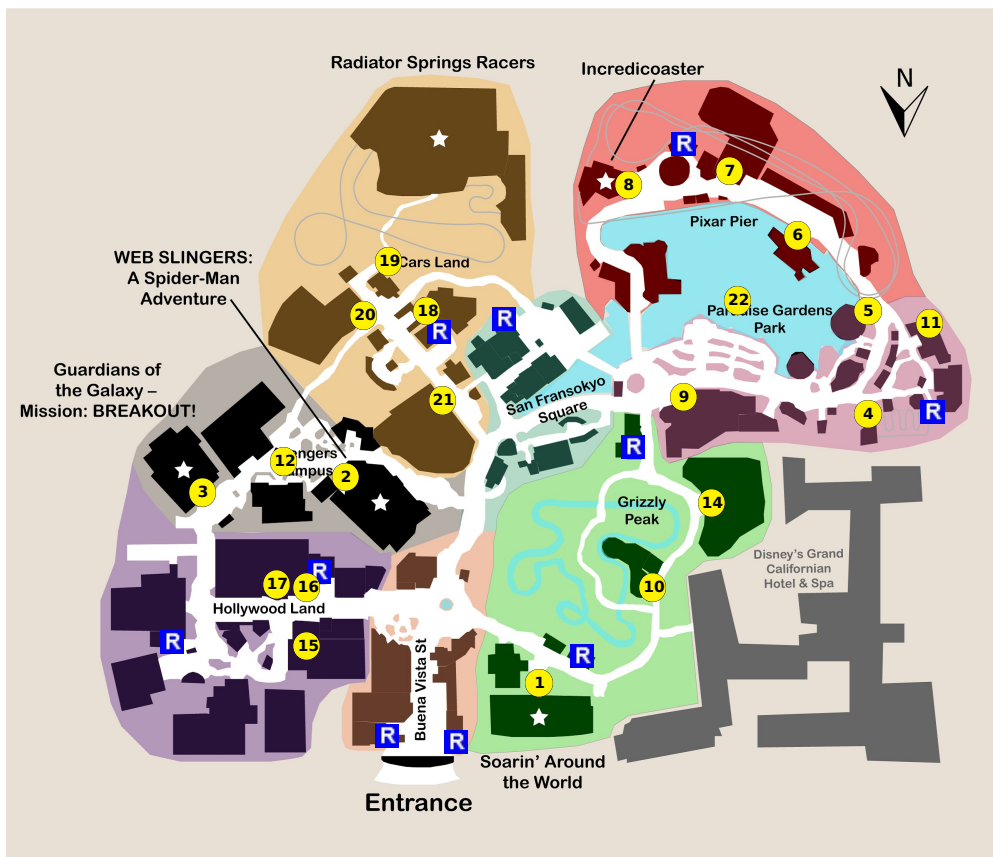

and lots more, subscribe at <https://touringplans.com/join>.

PARK
Disney California
Adventure Park

Starts at Main
Entrance

A Premium Touring Plan from
TouringPlans.com
Viewed on May 14, 2024

PLAN SUMMARY

A one-day plan for parents with children ages 8 to 12. It includes every popular attraction with this age group, and sets aside ample time for lunch and dinner.

7) Toy Story Midway Mania!

8) Incredicoaster

9) The Little Mermaid ~ Ariel's Undersea Adventure

10) Grizzly River Run

11) Boardwalk Pizza & Pasta

12) The Amazing Spider-Man!

Showtimes: 10:00am, 10:40am, 11:10am, 11:35am, 12:15pm, 2:15pm, 2:45pm, 3:25pm, 4:05pm

17) Turtle Talk with Crush

Showtimes: 8:30am, 9:00am, 9:30am, 10:00am, 10:30am, 11:00am, 11:30am, 12:00pm, 12:30pm, 1:00pm, 1:30pm, 2:00pm, 2:30pm, 3:00pm, 3:30pm, 4:00pm, 4:30pm, 5:00pm, 5:30pm, 6:00pm, 6:30pm, 7:00pm, 7:30pm, 8:00pm, 8:30pm, 9:00pm, 9:30pm

18) Flo's V8 Cafe

19) Radiator Springs Racers

20) Luigi's Rollickin' Roadsters

21) Mater's Junkyard Jamboree

22) World of Color

Showtimes: 9:00pm, 10:15pm