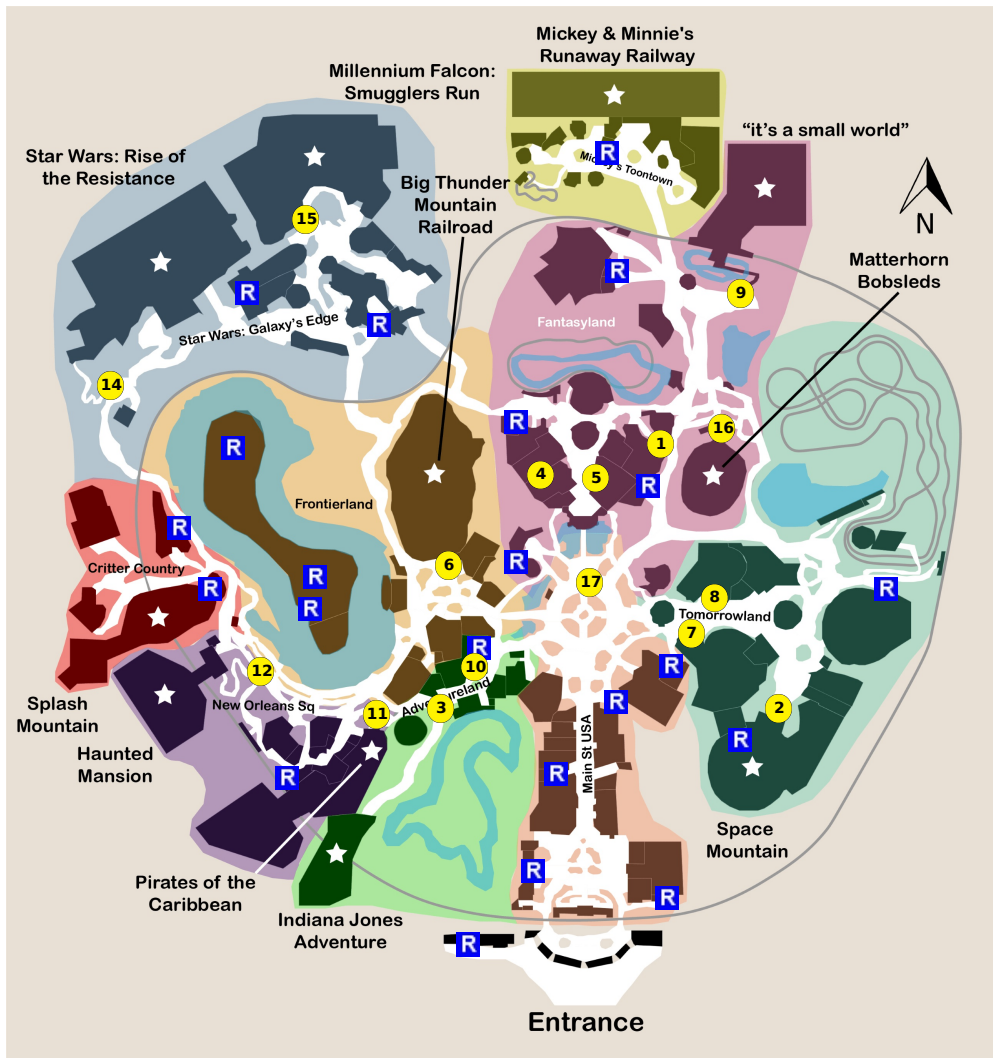

and lots more, subscribe at <https://touringplans.com/join>.

PARK
Disneyland
Park

Starts at Main
Entrance

**A Premium Touring Plan from
TouringPlans.com**
Viewed on May 15, 2024

PLAN SUMMARY

For those who want to sleep in and arrive late but still wish to see as much as possible.

Your Plan Steps

STEP

1) Alice in Wonderland

2) Space Mountain

Notes: Ride Space Mountain

3) Indiana Jones Adventure

Notes: Go to Adventureland and ride Indiana Jones Adventure

4) Snow White's Enchanted Wish

5) Peter Pan's Flight

6) Big Thunder Mountain Railroad

Notes: Enter Frontierland and ride Big Thunder Mountain Railroad

7) Star Tours: The Adventures Continue

Notes: Return to Tomorrowland and ride Star Tours

8) Buzz Lightyear Astro Blasters

9) "it's a small world"

10) Jungle Cruise

11) Pirates of the Caribbean

12) Haunted Mansion

13) Tiana's Palace

14) Star Wars: Rise of the Resistance

Notes: *Decide if your party wants to wait for Star Wars: Rise of the Resistance. If the wait is too long, head to Mickey & Minnie's Runaway Railway. Note: Rise of the Resistance usually closes long before the park closes.*