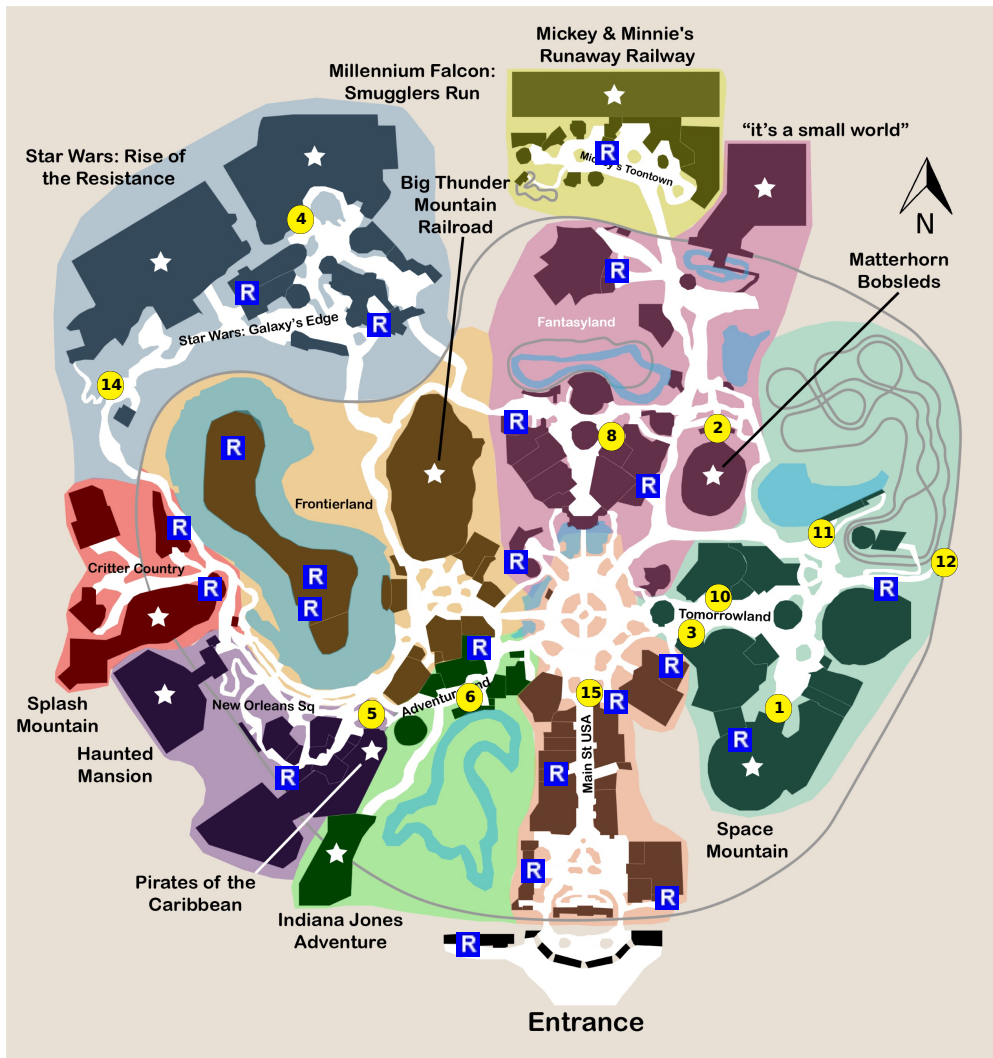

and lots more, subscribe at <https://touringplans.com/join>.

**PARK**  
Disneyland  
Park

Starts at Main  
Entrance

**A Premium Touring Plan from  
TouringPlans.com**  
*Viewed on May 15, 2024*

### **PLAN SUMMARY**

These day-and-a-half plans work perfectly if you're arriving in Anaheim late in the morning of your first vacation day, and can't wait to start touring. They also work great for families who want to sleep in one morning after spending a full day in the Disneyland the day before. Steps include live entertainment like Mickey and the Magical Map show, plus classic attractions, such as Space Mountain, Splash Mountain and Haunted Mansion. The first day ends with the Disneyland Forever fireworks spectacular, while the second ends with Fantasmic.

### STEP

1) Space Mountain

2) Matterhorn Bobsleds

3) Star Tours: The Adventures Continue

4) Millennium Falcon: Smugglers Run

5) Pirates of the Caribbean

6) Jungle Cruise

7) Rest

Notes: *Take a grand circle tour of the entire park on the Disneyland Railroad.*

**13) Rest**

**\*\* Staying inside the park**

**Notes:** *Eat dinner*

**14) Star Wars: Rise of the Resistance**

**15) Mickey's Mix Magic**