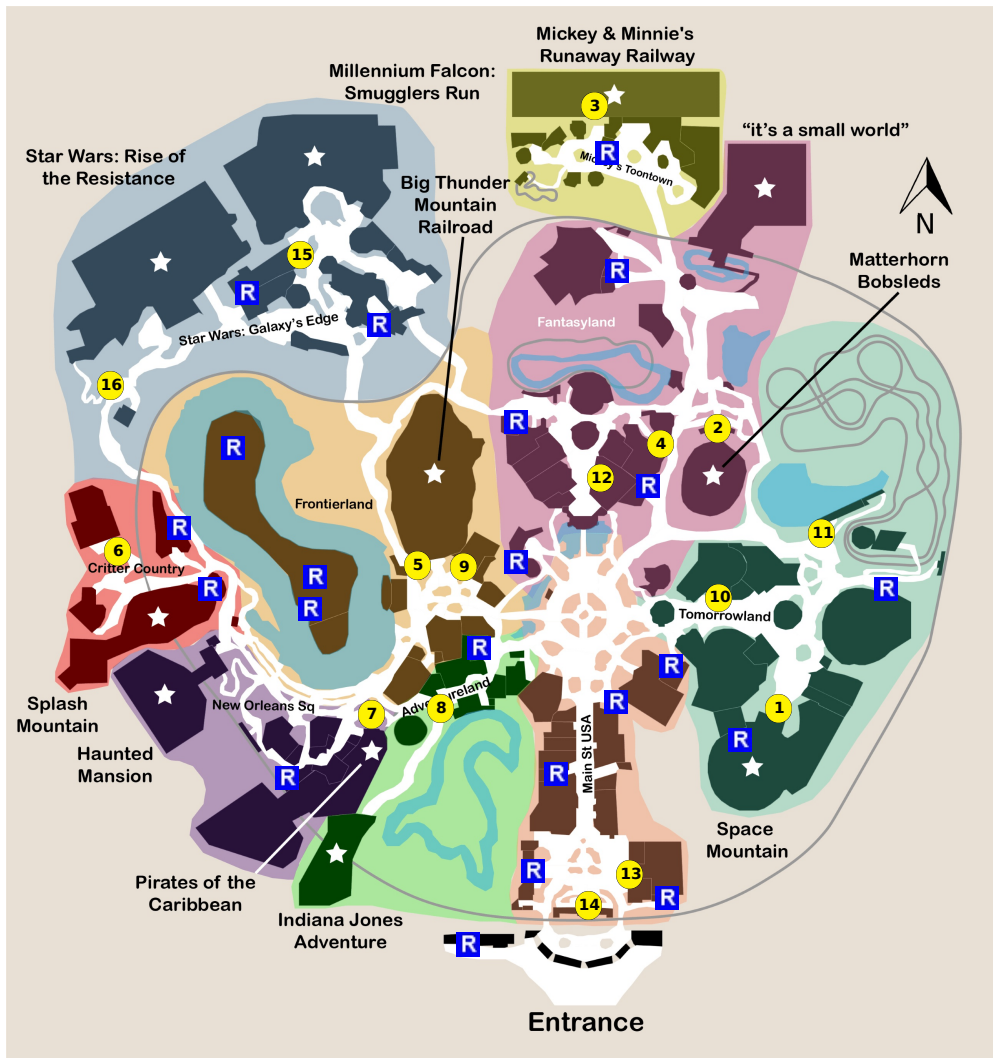

and lots more, subscribe at <https://touringplans.com/join>.

PARK
Disneyland
Park

Starts at Main
Entrance

**A Premium Touring Plan from
TouringPlans.com**
Viewed on May 14, 2024

PLAN SUMMARY

For parties who want to enjoy Disneyland Park at different times of day, including evenings and early mornings.

Your Plan Steps

STEP

1) Space Mountain

2) Matterhorn Bobsleds

3) Mickey & Minnie's Runaway Railway

4) Alice in Wonderland

5) Big Thunder Mountain Railroad

6) The Many Adventures of Winnie the Pooh

13) The Disneyland Story presenting Great Moments with Mr. Lincoln

14) Disneyland Railroad Main Street Station

Notes: *Take a round-trip on the Disneyland Railroad from the Main Street station.*

15) Docking Bay 7 Food and Cargo

16) Star Wars: Rise of the Resistance

Notes: *Head straight to Star Wars: Rise of the Resistance when the park opens.*