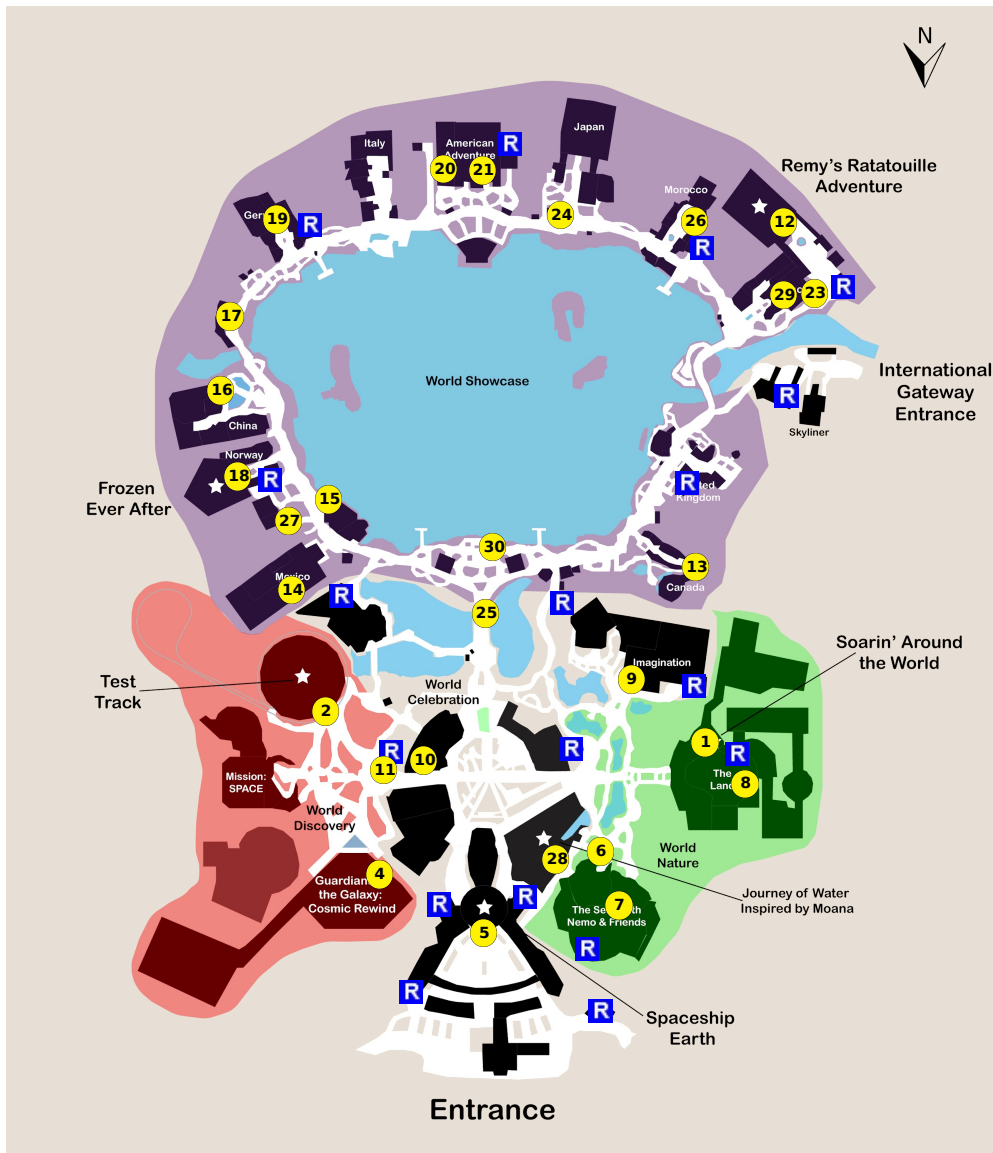

and lots more, subscribe at <https://touringplans.com/join>.

PARK
EPCOT Starts at Main Entrance

A Premium Touring Plan from TouringPlans.com
Viewed on May 15, 2024

PLAN SUMMARY

Experience all attractions in Epcot in a single day. Obtain times for all shows so that you can fit them into your tour. This touring plan includes all current core attractions. To be included in the Ultimate Touring Plan Hall of Fame, send your name(s), tour date, and a cell phone number to ultimate@touringplans.com prior to your tour.

PLAN SUMMARY

As time allows, you may fit bonus attractions into your tour. See the full Epcot Attractions List.

Your Plan Steps

STEP

1) Soarin' Around the World

2) Test Track

3) Mission: SPACE

Notes: Ride Mission: SPACE (either green or orange)

Showtimes: 9:30am, 10:30am, 11:30am, 12:55pm, 1:55pm, 2:55pm

12) Remy's Ratatouille Adventure
13) Canada Far and Wide in Circle-Vision 360
14) Gran Fiesta Tour Starring The Three Caballeros
15) Mariachi Cobre Showtimes: 11:30am, 12:15pm, 1:00pm, 1:45pm, 2:30pm, 4:15pm, 5:00pm
16) Reflections of China
17) Outpost
18) Frozen Ever After
19) Germany Pavilion
20) Voices of Liberty Showtimes: 11:15am, 12:00pm, 12:45pm, 1:30pm, 2:15pm, 3:00pm, 3:45pm
21) The American Adventure Showtimes: 11:45am, 12:30pm, 1:15pm, 2:00pm, 2:45pm, 3:30pm, 4:30pm, 5:30pm, 6:30pm, 7:30pm
22) Friendship Boats
23) Beauty and the Beast Sing-Along
24) Maturiza Showtimes: 11:00am, 12:00pm, 1:00pm, 2:00pm, 3:00pm, 4:00pm, 4:45pm
25) DuckTales World Showcase Adventure
26) Morocco Pavilion
27) Meet Anna and Elsa at Royal Sommerhus
28) Journey of Water, Inspired by Moana
29) Impressions de France Notes: Shows normally only first thing in the morning or at night. Beauty and the Beast Sing-a-long plays in this location during the day.
30) Luminous The Symphony of Us Showtime: 9:00pm